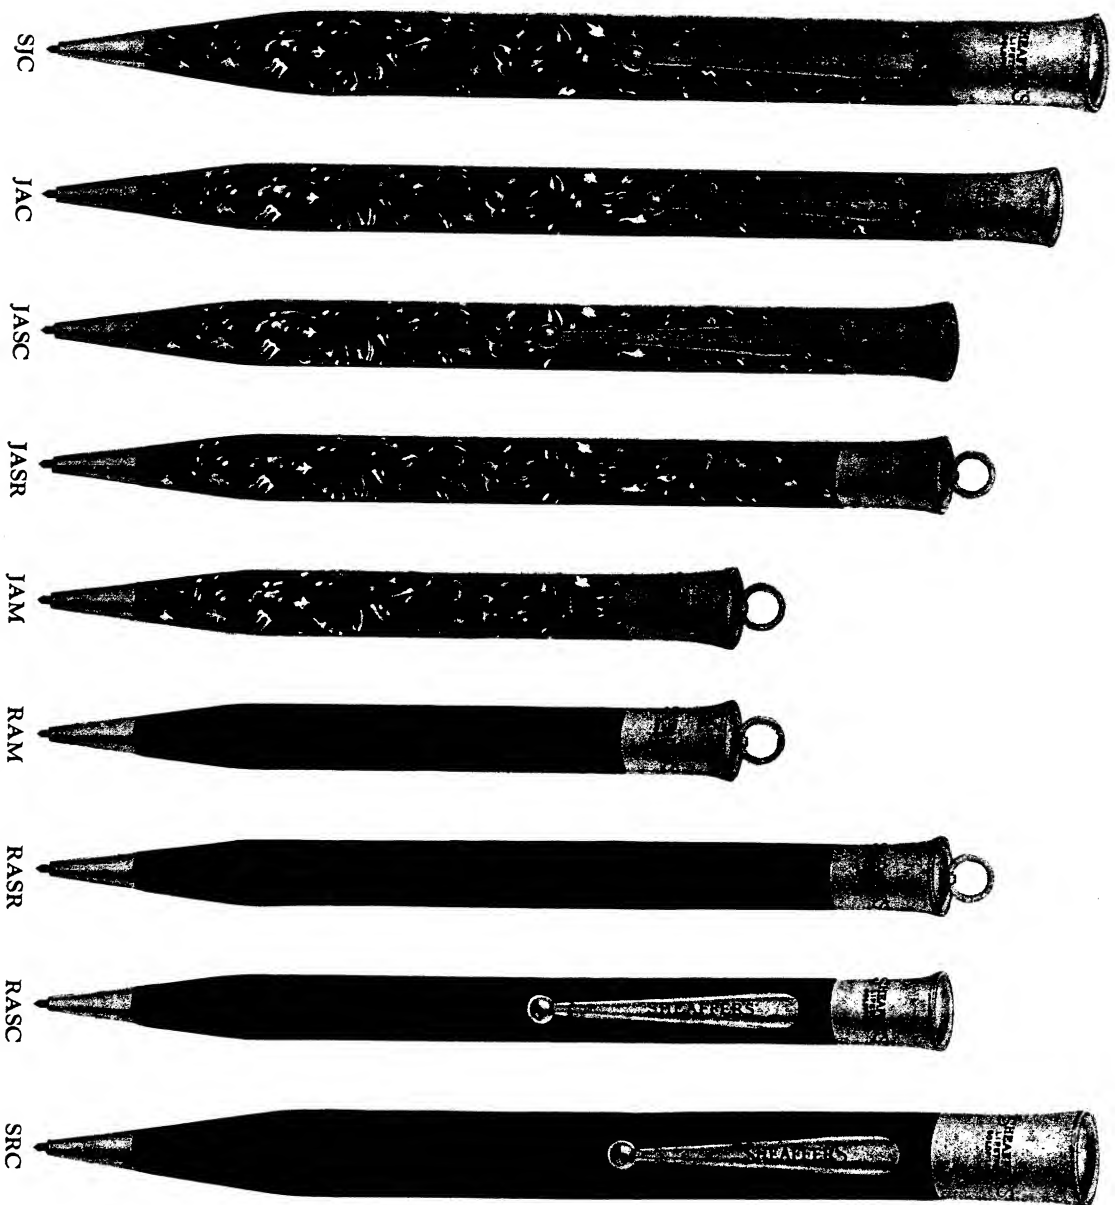

SHEAFFER'S PROPEL-REPEL-EXPEL PENCILS

- SJC (Mabac)—Jade green unbreakable Radite, oversize, with clip. Tip, clip and cap gold filled. See illustration. List $4.25
- SJC (Magoz)—Same as SJC except tip, clip and cap are 14 karat solid gold. List $12.00
- SJCO (Maitle)—Same as SJC except .076 checking lead. List $4.25
- JAC (Makox)—Jade green unbreakable Radite, long with clip. Tip, clip and cap gold filled. See illustration. List $3.75
- JJC (Mama)—Same as JAC except tip, clip and cap are 14 karat solid gold. List $10.00
- JASC (Mango)—Jade green unbreakable Radite, short with clip. Tip, clip and cap gold filled. See illustration. List $3.75
- JJSC (Maquap)—Same as JASC except clip, tip and cap are 14 karat solid gold. List $10.00
- JASR (Mara)—Jade green unbreakable Radite, short with ring. Tip, cap and ring are gold filled. See illustration. List $3.75
- JJSR (Mauro)—Same as JASR except ring, tip and cap are 14 karat solid gold. List $10.00
- JAM (Maxic)—Jade green unbreakable Radite, midjet with ring. Tip, cap and ring gold filled. See illustration. List $3.50
- JJM (Mayid)—Same as JAM except tip, cap and ring are 14 karat solid gold. List $9.75
- RAM (Mikad)—Cherry red, unbreakable Radite, midjet with ring. Tip, cap and ring gold filled. See illustration. List $3.00
- RASR (Mijok)—Cherry red, unbreakable Radite, short with ring. Tip, cap and ring gold filled. See illustration. List $3.25
- RASC (Mintox)—Cherry red, unbreakable Radite, 1/16" with clip. Tip, clip and cap gold filled. See illustration. List $3.25
- SRC (Minag)—Cherry red, unbreakable Radite, oversize, with clip. Tip, clip and cap gold filled. See illustration. List $3.75
- SRCO (Mirac)—Same as SRC except .076 checking lead. List $3.75

••• 8 in. •••